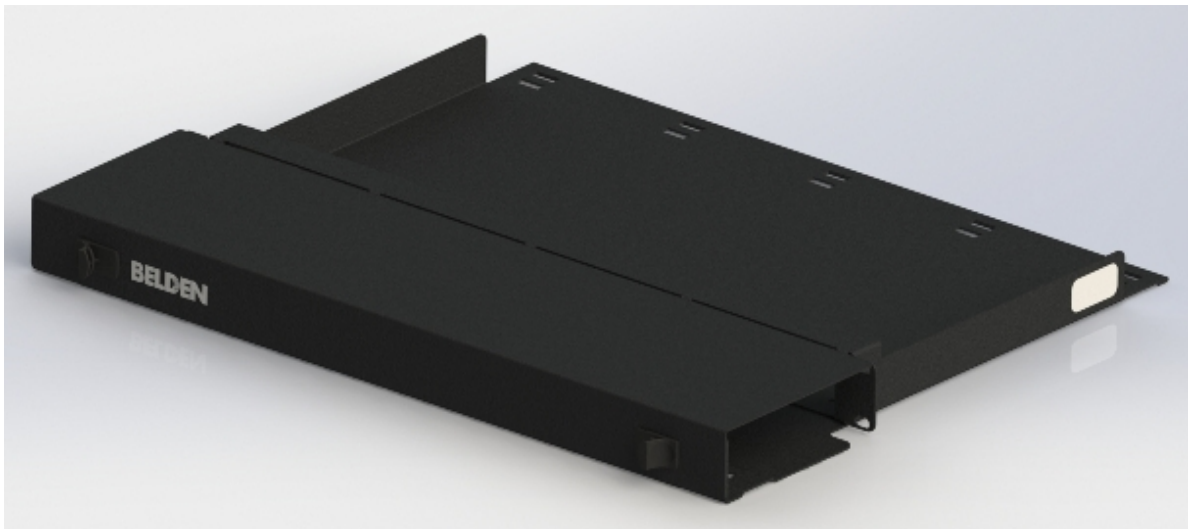

AX105673 Faceplates and Panels - FX UHD STANDARD SHELF

For more
Information
please call
1-800-Belden1

General Description:

FX UHD STANDARD SHELF 1U BLACK FINISH

Image

Image:

Usage (Overall)

Suitable Applications:

FiberExpress Solutions, Backbone, Telecommunications Room, Main Distribution Room, Data Centers

Related Parts:

FiberExpress Ultra and Ultra High Density Frames and Cassettes

AX105673 Faceplates and Panels - FX UHD STANDARD SHELF

Physical Characteristics (Connectivity)

Capacity

FXU HD Patch Panel Capacity:

Type	FX Ultra HD Frame/ Cassettes	FX Ultra HD LC Duplex / MPO Connectors	FX Ultra Frame/ Cassettes	FX Ultra LC Duplex / MPO Connectors
1U FiberExpress Ultra HD Patch Panel STD & RECS Shelf	4	72	4	48
4U FiberExpress Ultra HD Patch Panel STD & RECS Shelf	10	180	10	120
1U FiberExpress Ultra HD Bezel Panel	4	72	4	48

Description	Material
Panel	Steel/Aluminum
Door	Aluminum

Color

Color: Black

Weight

Weight: 3.706 kg

Included Parts

Included Parts: Screws (12-24); Screws (10-32); Velcro Straps; Identification Labels

Packaging