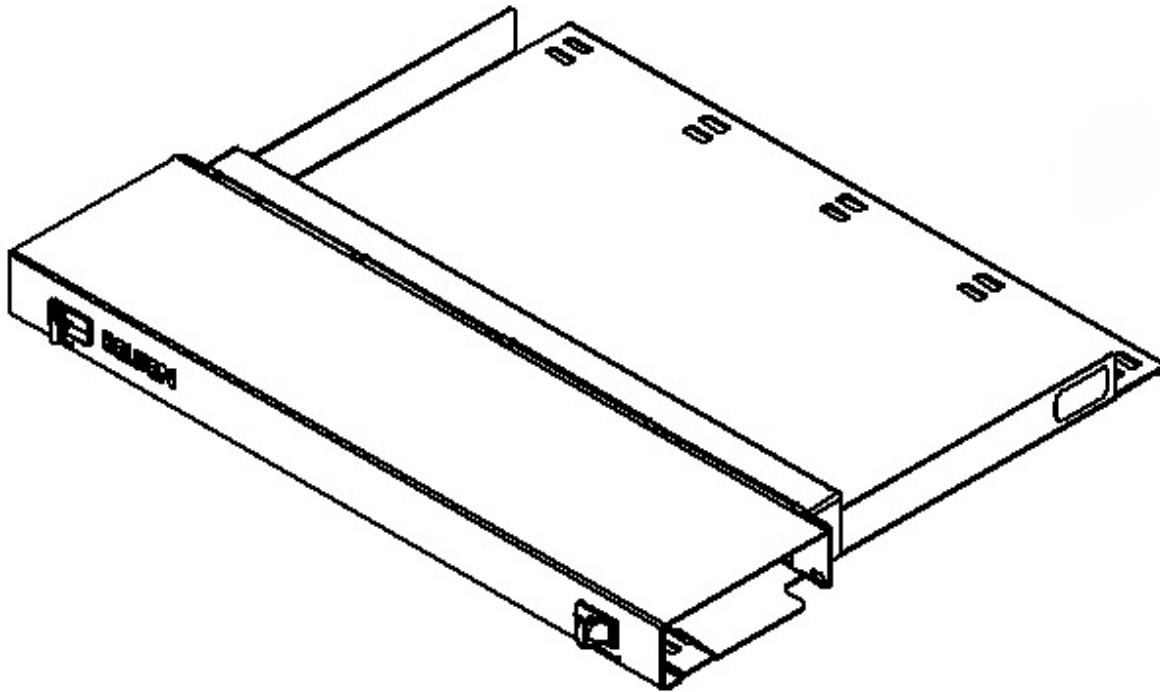

AX105673 Faceplates and Panels - FX UHD STANDARD SHELF

For more
Information
please call
1-800-Belden1

General Description:

FX UHD STANDARD SHELF 1U BLACK FINISH

Image

Image:

Usage (Overall)

Suitable Applications:

FiberExpress Solutions, Backbone, Telecommunications Room, Main Distribution Room, Data Centers

Related Parts:

FiberExpress Ultra and Ultra High Density Frames and Cassettes

AX105673 Faceplates and Panels - FX UHD STANDARD SHELF

Physical Characteristics (Connectivity)

Capacity

FXU HD Patch Panel Capacity:

Type	FX Ultra HD Frame/ Cassettes	FX Ultra HD LC Duplex / MPO Connectors	FX Ultra Frame/ Cassettes	FX Ultra LC Duplex / MPO Connectors
1U FiberExpress Ultra HD Patch Panel STD & RECS Shelf	4	72	4	48
4U FiberExpress Ultra HD Patch Panel STD & RECS Shelf	10	180	10	120
1U FiberExpress Ultra HD Bezel Panel	4	72	4	48

Description	Material
Panel	Steel/Aluminum
Door	Aluminum

Color

Color: Black

Weight

Weight: 3.706 kg

Included Parts

Included Parts: Screws (12-24); Screws (10-32); Velcro Straps; Identification Labels

Packaging