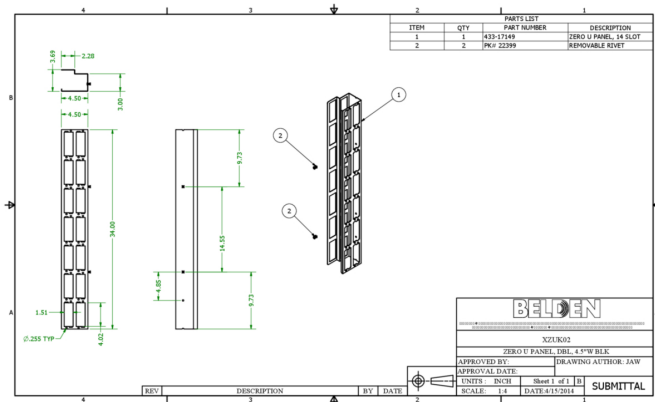

Product: [XZUK02](#)

Zero U - Vertical Patch Panel

Product Description

Vertical Patch Panel (14 Positions)

Technical Drawing

Technical Specifications

Application

| | |
|----------------------|--|
| Benefits: | Vertical patch panels are compatible with Belden copper and fiber connectivity (FX UHD, FX Ultra Frames and Cassettes) |
| Features: | Attach to mounting rails |
| Environmental Space: | Indoor |

Construction and Dimensions

| | |
|---------|---------|
| Height: | 34.0 in |
| Width: | 3.0 in |
| Depth: | 4.5 in |

Mechanical Characteristics

| | |
|-----------|----------|
| Mounting: | Vertical |
|-----------|----------|