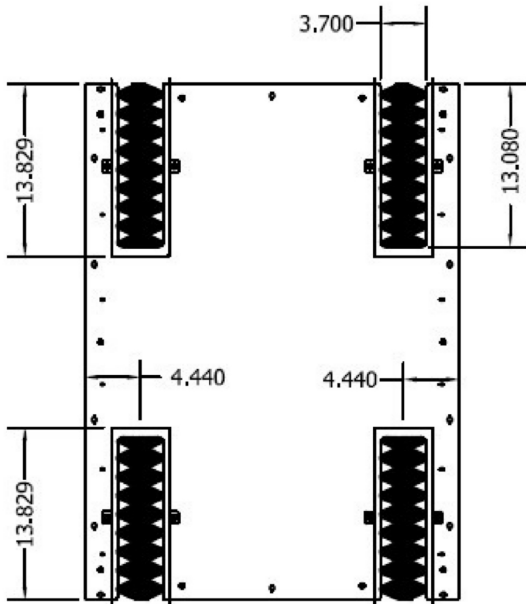

**Product:** [XHM Solid Top Panel W/Brushed Openings](#) 

XHM Solid Top Panel W/Brushed Openings

### Product Description

XHM Solid Top Panel W/Brushed Openings

### Technical Drawing

#### Related Part Numbers

Packaging:	If ordered with a cabinet, Top Panel will be installed. If ordered separately, product will be packaged and shipped.
------------	--

**Variants**

Cabinet Frame Width	Cabinet Frame Depth	Panel Color	Ordering Part #
24.0 in	30.0 in	Black	HM2430TP201
24.0 in	36.0 in	Black	HM2436TP201
24.0 in	42.0 in	Black	HM2442TP201
24.0 in	48.0 in	Black	HM2448TP201
30.0 in	30.0 in	Black	HM3030TP201
30.0 in	36.0 in	Black	HM3036TP201
30.0 in	42.0 in	Black	HM3042TP201
30.0 in	48.0 in	Black	HM3048TP201
24.0 in	30.0 in	White	HM2430TP202
24.0 in	36.0 in	White	HM2436TP202
24.0 in	42.0 in	White	HM2442TP202
24.0 in	48.0 in	White	HM2448TP202
30.0 in	30.0 in	White	HM3030TP202
30.0 in	36.0 in	White	HM3036TP202
30.0 in	42.0 in	White	HM3042TP202
30.0 in	48.0 in	White	HM3048TP202