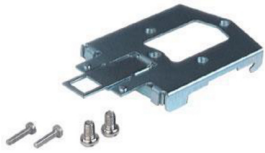

**Product:** [OZDV HA Rail-Adapter](#) 

Mechanical adapter for the plug-on modules

**Product Description**

Mechanical adapter for the plug-on modules OZDV 2451 P, OZDV 2451 G, OZDV 2471 P, OZDV 2471 G, OZDV 2471 G-1300

**Technical Specifications**

**Product description**

Name:	OZDV HA Rail-Adapter
Part Number:	933920001

**Mechanical construction**

Mounting:	DIN rail
-----------	----------

**Further Instructions**

Product Documentation:	<a href="https://www.doc.hirschmann.com">https://www.doc.hirschmann.com</a>
Certificates:	<a href="https://www.doc.hirschmann.com/certificates.html">https://www.doc.hirschmann.com/certificates.html</a>

**Variants**

Item #	Type
933920001	OZDV HA Rail-Adapter

Update and Revision:	Revision Number: 0.65 Revision Date: 01-03-2023
----------------------	---

© 2023 Belden, Inc

All Rights Reserved.

Although Belden makes every reasonable effort to ensure their accuracy at the time of this publication, information and specifications described here in are subject to error or omission and to change without notice, and the listing of such information and specifications does not ensure product availability.