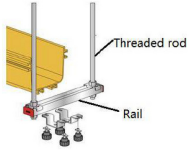

Product: [ORMTV63](#)

Fiber Raceway M16 Threaded Rod x 2EA, 3000 mm length

SUPPORTING—THREADED ROD SUSPENSION

Product Description

Fiber Raceway M16 Threaded Rod x 2EA, 3000 mm length

Technical Specifications