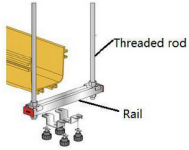

Product: [ORMTV62](#)

Fiber Raceway M16 Threaded Rod x 2EA, 2000 mm length

SUPPORTING—THREADED ROD SUSPENSION

Product Description

Fiber Raceway M16 Threaded Rod x 2EA, 2000 mm length

Technical Specifications