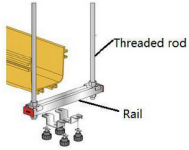

Product: [ORMTV61](#)

Fiber Raceway M16 Threaded Rod x 2EA, 1000 mm length

SUPPORTING—THREADED ROD SUSPENSION

Product Description

Fiber Raceway M16 Threaded Rod x 2EA, 1000 mm length

Technical Specifications