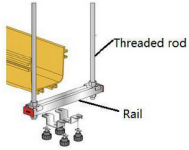

Product: [ORMTV43](#)

Fiber Raceway M14 Threaded Rod x 2EA, 3000 mm length

SUPPORTING—THREADED ROD SUSPENSION

Product Description

Fiber Raceway M14 Threaded Rod x 2EA, 3000 mm length

Technical Specifications