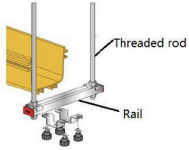

Product: [ORMTV42](#)

Fiber Raceway M14 Threaded Rod x 2EA, 2000 mm length

SUPPORTING—THREADED ROD SUSPENSION

Product Description

Fiber Raceway M14 Threaded Rod x 2EA, 2000 mm length

Technical Specifications