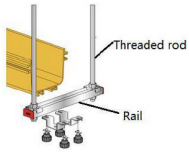

Product: [ORMTV42](#)

Fiber Raceway M14 Threaded Rod x 2EA, 2000 mm length

SUPPORTING—THREADED ROD SUSPENSION

Product Description

Fiber Raceway M14 Threaded Rod x 2EA, 2000 mm length

Technical Specifications