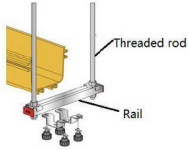

Product: [ORMTV41](#)

Fiber Raceway M14 Threaded Rod x 2EA, 1000 mm length

SUPPORTING—THREADED ROD SUSPENSION

Product Description

Fiber Raceway M14 Threaded Rod x 2EA, 1000 mm length

Technical Specifications