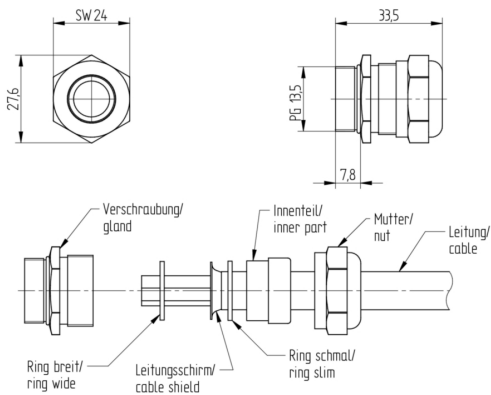

**Product:** [N6R-42](#)

Accessory, Cable Gland, 12 mm to 15 mm

### Product Description

NR Circular Connector, Accessory, Cable Gland, 12 mm to 15 mm

### Technical Drawing

#### Technical data

Suitable Cables:	12 - 15 mm
------------------	------------