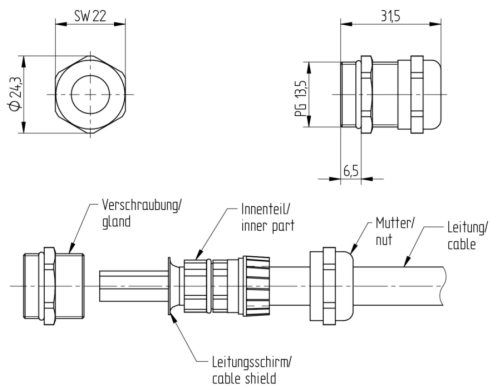

Product: [N6R-41](#)

Accessory, Cable Gland, 6 mm to 12 mm

Product Description

NR Circular Connector, Accessory, Cable Gland, 6 mm to 12 mm

Technical Drawing

Technical Specifications

General Information

Belden Brand:	Hirschmann
Note:	Do not connect / disconnect under load.

Product description

Housing Color:	silver
----------------	--------

Technical data

Suitable Cables:	6 - 12 mm
------------------	-----------

Product Materials

Gasket Material:	NBR
Housing Material:	CuZn
Surface:	Ni

Environmental conditions

Protection Degree / IP Rating (IEC 60529):	IP65
--	------

Accessories

Accessories to Order Separately:	N11R EF S
Mating Connectors / Fitting to:	N6R EF S

CR-data

Customer:	Catalog Product
-----------	-----------------