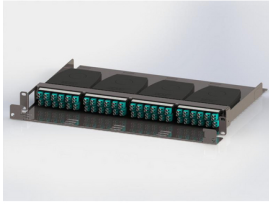

Product: [FX UHD Recessed Shelf 1U](#)

FX Ultra HD Recessed Shelf 1U

Product Description

FX Ultra HD 1U Recessed Shelf, 4 slots, Empty. Available in Titanium or Black finish.

Technical Specifications

Product Overview

Environmental Space:	Indoor
Suitable Applications:	FiberExpress Solutions, Backbone, Telecommunications Room, Main Distribution Room, Data Centers

Construction

Weight:	3.538 kg
Height:	44.450 m
Width:	482.600 mm
Depth:	381.000