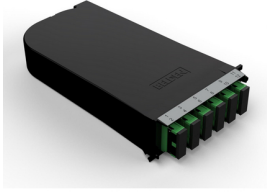

Product: [FCSH12SBFS](#)

FX UHD Splice Cassette OS2 12 Ports

Product Description

FX UHD CASSETTE, OS2, 12 PORTS, SPLICING, SC/APC SIMPLEX, GREEN ADAPTERS

Technical Specifications

Product Overview

Environmental Space:	Indoor
Suitable Applications:	FiberExpress Solutions, Backbone, Telecommunications Room, Main Distribution Room, Data Centers

Construction

Fiber Cable Construction

Fiber Type	
OS2	
Weight:	0.657 lbs
Height:	1.5 in
Width:	4.5 in
Length:	6.6 in

Physical Specifications

Max Capacity:	12 fibers, 12 SC Simplex ports
---------------	--------------------------------

Element	Description	Material	Color
Zirconia-Ceramic	Adapter Sleeve Material	Zirconia-Ceramic	
Plastic - UL94V-0	Front Connector Body	Plastic - UL94V-0	Green
Plastic - UL94V-0	Cassette Assembly	Plastic - UL94V-0	Black