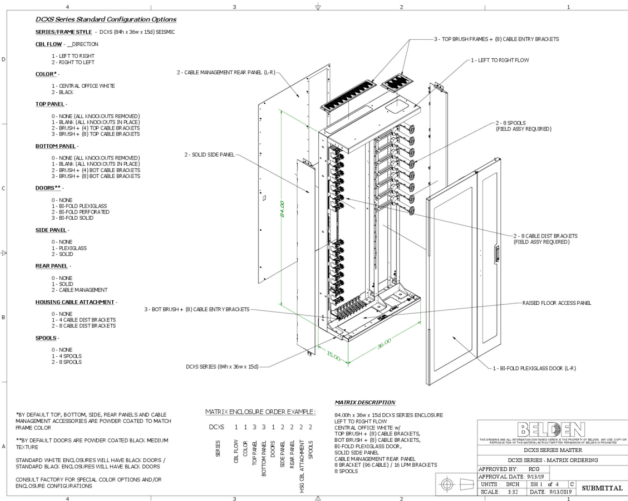

Product: [DCXS21-33101-22](#)

DCX Cabinet RL

Product Description

DCX CABINET SEISMIC 84x36x15, RIGHT-LEFT, WHITE, BRUSH + 8 TOP CBL ENTRY BRKLT, BRUSH + 8 BOT CBL ENTRY BRKLT, BIFOLD PLEXI DOOR, NO SIDE PNL, FULL REAR PNL, 8 CBL DIST BRKLT, 8 PATCH CORD SPOOLS

Technical Drawing

Technical Specifications

Product Overview

Environmental Space:	Indoor
Suitable Applications:	Optical Distribution Frame, Data Centers , Central Equipment Room (Broadcast)

Construction

Weight:	291.23
Height:	84
Width:	36
Depth:	15

Temperature Range

Operating Temperature Range:	-10°C To +60°C
Storage Temperature Range:	-40°C To +70°C

Product Material

Materials

Description	Material
Frame Unit	Steel/Aluminum
Front Doors	Steel/Plexiglass

Standards

EU Directive 2011/65/EU (RoHS 2):	Yes
MII Order #39 (China RoHS):	EUP 50
Other Specification:	Seismic Rating (Zone 4)

Related Part Numbers

Included Parts:	Front Doors (2x), Rear Panel, Top (8x) & Bottom (8x) Cable Entry Brackets, Cable Distribution Brackets (8x), Patch Cord Spools (8x)
-----------------	---