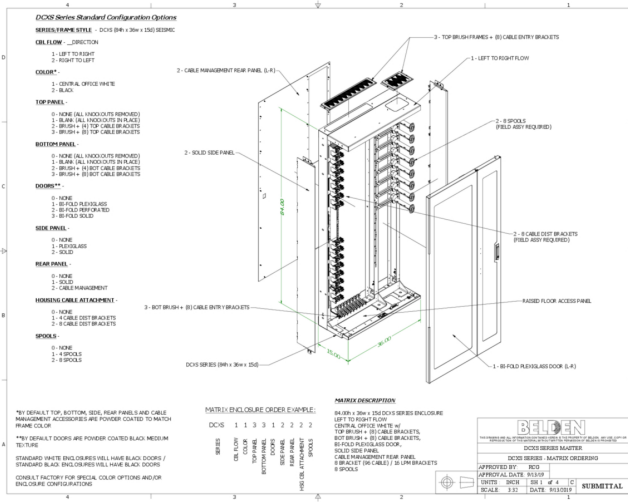

Product: [DCXS11-33101-22](#)

DCX Cabinet LR

Product Description

DCX CABINET SEISMIC 84x36x15, LEFT-RIGHT, WHITE, BRUSH + 8 TOP CBL ENTRY BRKLT, BRUSH + 8 BOT CBL ENTRY BRKLT, BIFOLD PLEXI DOOR, NO SIDE PNL, FULL REAR PNL, 8 CBL DIST BRKLT, 8 PATCH CORD SPOOLS

Technical Drawing

Technical Specifications

Product Overview

Environmental Space:	Indoor
Suitable Applications:	Optical Distribution Frame, Data Centers , Central Equipment Room (Broadcast)

Construction

Weight:	291.23
Height:	84
Width:	36
Depth:	15

Temperature Range

Operating Temperature Range:	-10°C To +60°C
Storage Temperature Range:	-40°C To +70°C

Product Material

Materials

Description	Material
Frame Unit	Steel/Aluminum
Front Doors	Steel/Aluminum/Polycarbonate

Standards

EU Directive 2011/65/EU (RoHS 2):	Yes
MII Order #39 (China RoHS):	EUP 50
Other Specification:	Seismic Rating (Zone 4)

Related Part Numbers

Included Parts:	Front Doors (2x), Rear Panel, Top (8x) & Bottom (8x) Cable Entry Brackets, Cable Distribution Brackets (8x), Patch Cord Spools (8x)
-----------------	---