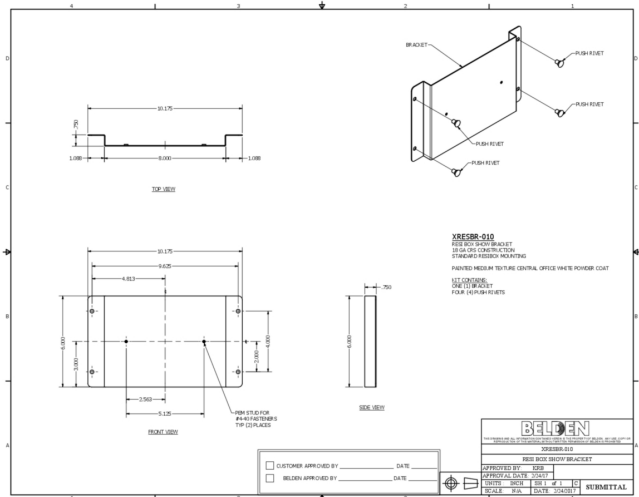

Product: [Consolidation/MDU Brackets](#) 

Consolidation/MDU Enclosures Brackets

Product Description

Consolidation/MDU Enclosures Brackets

Technical Drawing

Technical Specifications

Application

Environmental Space:	Indoor
----------------------	--------

Construction and Dimensions

Construction:	Steel
---------------	-------

Environmental and Overall Characteristics

Finish:	White Powdercoat Finish
Material:	Steel
Color:	White

Related Part Numbers

Variants

Part #	Description
XRES-SPACER	Consolidation Enclosure Spacer/Separator Panel
XRESBR-005	Consolidation Enclosure 90 Degree Front Access Bracket, 7 Position
XRESBR-006	Consolidation Enclosure Front Access 21 Position
XRESBR-007	Consolidation Enclosure Resi Mini Manager
XRESBR-009	Consolidation Enclosure PON Box Bracket
XRESBR-010	Consolidation Enclosure PON Box Bracket