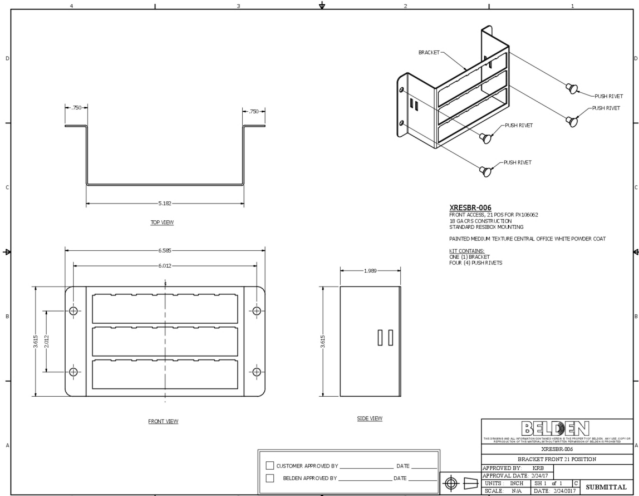

Product: [Consolidation/MDU Brackets](#) 

Consolidation/MDU Enclosures Brackets

Product Description

Consolidation/MDU Enclosures Brackets

Technical Drawing

Technical Specifications

Application

Environmental Space:	Indoor
----------------------	--------

Construction and Dimensions

Construction:	Steel
---------------	-------

Environmental and Overall Characteristics

Finish:	White Powdercoat Finish
Material:	Steel
Color:	White

Related Part Numbers

Variants

Part #	Description
XRES-SPACER	Consolidation Enclosure Spacer/Separator Panel
XRESBR-005	Consolidation Enclosure 90 Degree Front Access Bracket, 7 Position
XRESBR-006	Consolidation Enclosure Front Access 21 Position
XRESBR-007	Consolidation Enclosure Resi Mini Manager
XRESBR-009	Consolidation Enclosure PON Box Bracket
XRESBR-010	Consolidation Enclosure PON Box Bracket