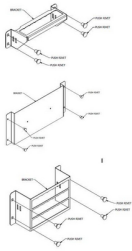

Product: [Consolidation/MDU Brackets](#) 

Consolidation/MDU Enclosures Brackets

Product Description

Consolidation/MDU Enclosures Brackets

Technical Drawing

Technical Specifications

Application

Environmental Space:	Indoor
----------------------	--------

Construction and Dimensions

Construction:	Steel
---------------	-------

Environmental and Overall Characteristics

Finish:	White Powdercoat Finish
Material:	Steel
Color:	White

Related Part Numbers

Variants

Part #	Description
XRES-SPACER	Consolidation Enclosure Spacer/Separator Panel
XRESBR-005	Consolidation Enclosure 90 Degree Front Access Bracket, 7 Position
XRESBR-006	Consolidation Enclosure Front Access 21 Position
XRESBR-007	Consolidation Enclosure Resi Mini Manager
XRESBR-009	Consolidation Enclosure PON Box Bracket
XRESBR-010	Consolidation Enclosure PON Box Bracket