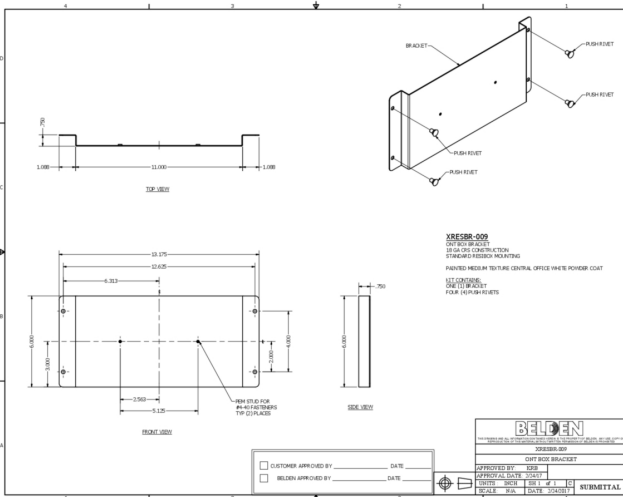

Product: [Consolidation/MDU Brackets](#) 

Consolidation/MDU Enclosures Brackets

Product Description

Consolidation/MDU Enclosures Brackets

Technical Drawing

Technical Specifications

Application

Environmental Space:	Indoor
----------------------	--------

Construction and Dimensions

Construction:	Steel
---------------	-------

Environmental and Overall Characteristics

Finish:	White Powdercoat Finish
Material:	Steel
Color:	White

Related Part Numbers

Variants

Part #	Description
XRES-SPACER	Consolidation Enclosure Spacer/Separator Panel
XRESBR-005	Consolidation Enclosure 90 Degree Front Access Bracket, 7 Position
XRESBR-006	Consolidation Enclosure Front Access 21 Position
XRESBR-007	Consolidation Enclosure Resi Mini Manager
XRESBR-009	Consolidation Enclosure PON Box Bracket
XRESBR-010	Consolidation Enclosure PON Box Bracket