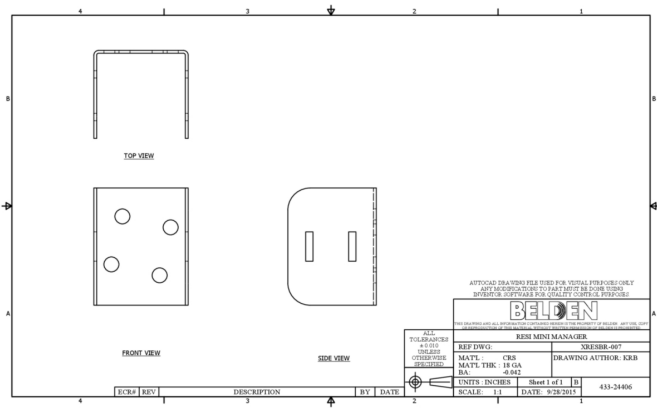

Product: [Consolidation/MDU Brackets](#) 

Consolidation/MDU Enclosures Brackets

Product Description

Consolidation/MDU Enclosures Brackets

Technical Drawing

Technical Specifications

Application

Environmental Space:	Indoor
----------------------	--------

Construction and Dimensions

Construction:	Steel
---------------	-------

Environmental and Overall Characteristics

Finish:	White Powdercoat Finish
Material:	Steel
Color:	White

Related Part Numbers

Variants

Part #	Description
XRES-SPACER	Consolidation Enclosure Spacer/Separator Panel
XRESBR-005	Consolidation Enclosure 90 Degree Front Access Bracket, 7 Position
XRESBR-006	Consolidation Enclosure Front Access 21 Position
XRESBR-007	Consolidation Enclosure Resi Mini Manager
XRESBR-009	Consolidation Enclosure PON Box Bracket
XRESBR-010	Consolidation Enclosure PON Box Bracket