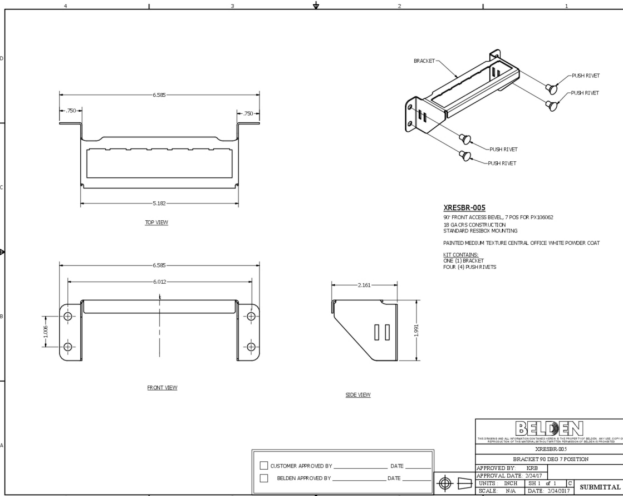

Product: [Consolidation/MDU Brackets](#) 

Consolidation/MDU Enclosures Brackets

Product Description

Consolidation/MDU Enclosures Brackets

Technical Drawing

Technical Specifications

Application

Environmental Space:	Indoor
----------------------	--------

Construction and Dimensions

Construction:	Steel
---------------	-------

Environmental and Overall Characteristics

Finish:	White Powdercoat Finish
Material:	Steel
Color:	White

Related Part Numbers

Variants

Part #	Description
XRES-SPACER	Consolidation Enclosure Spacer/Separator Panel
XRESBR-005	Consolidation Enclosure 90 Degree Front Access Bracket, 7 Position
XRESBR-006	Consolidation Enclosure Front Access 21 Position
XRESBR-007	Consolidation Enclosure Resi Mini Manager
XRESBR-009	Consolidation Enclosure PON Box Bracket
XRESBR-010	Consolidation Enclosure PON Box Bracket