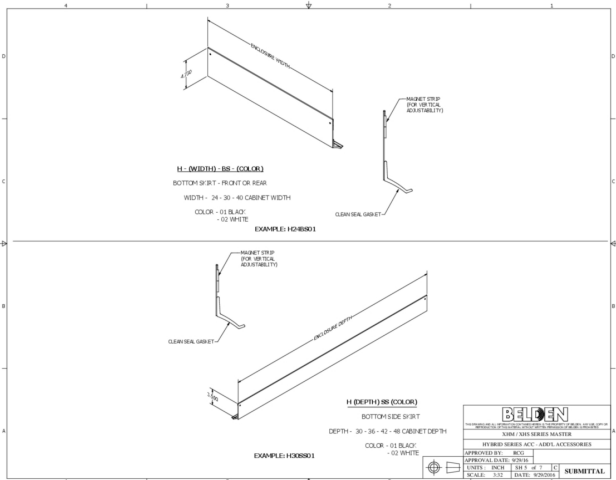

Product: [Bottom Seal Skirt - Front](#)

Bottom Seal Skirt - Front

Product Description

Bottom Seal Skirt. Front skirt allow sealing below cabinets when on levels.

Technical Drawing

Technical Specifications

Application

Environmental Space:	Indoor
----------------------	--------

Environmental and Overall Characteristics

Material:	Steel, clean seal gasketing and magnet strip
-----------	--

Related Part Numbers

Variants

Application	Item Part #	Color	Description
XHM Series XHMS Series	H24BS01	Black	Bottom Front Seal Skirt, 24"W Cabinet
XHM Series XHS Series XHMS Series XHSN Series XHSS Series	H30BS01	Black	Bottom Front Seal Skirt, 30"W Cabinet
XHS Series XHSS Series	H40BS01	Black	Bottom Front Seal Skirt, 40"W Cabinet
XHM Series XHMS Series	H24BS02	White	Bottom Front Seal Skirt, 24"W Cabinet
XHM Series XHS Series XHMS Series XHSN Series XHSS Series	H30BS02	White	Bottom Front Seal Skirt, 30"W Cabinet
XHS Series XHSS Series	H40BS02	White	Bottom Front Seal Skirt, 40"W Cabinet