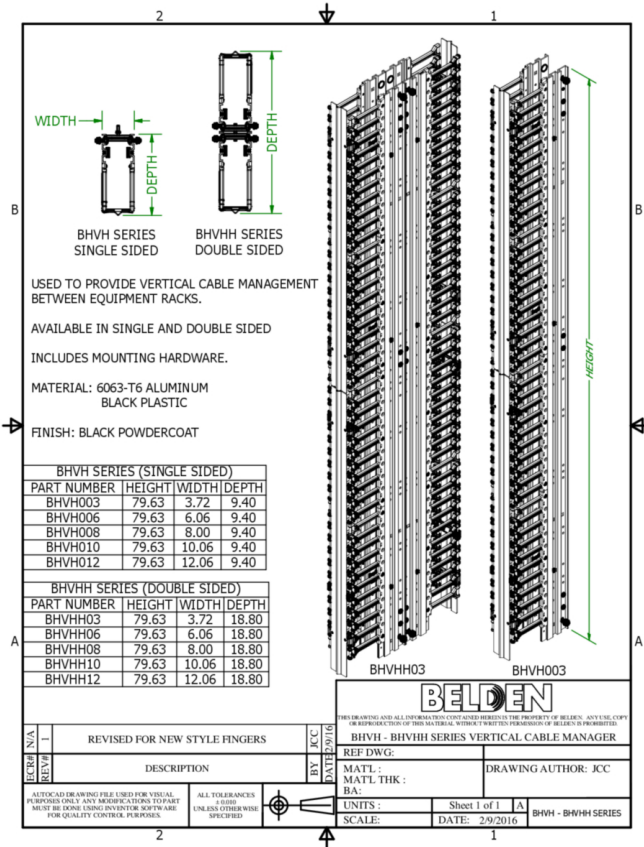

Product: [BHPLYXX](#)

Belden High Density Vertical Managers

Product Description

Single Sided Low Density Vertical Cable Managers, 84"H w/o Doors (See table below for part numbers)

Technical Drawing

Technical Specifications

Application

Product Overview:	Modular High-Density Racking System (HDRS) for network cross-connect. HDRS is a well-engineered cross connect and hosting platform that offers you a high level of versatility and flexibility in systems design for ultimate network density and management. High-Density vertical manager half door allows easy cable access and hinging of the doors to both right and left side.
Benefits:	One standard hand tools are required for quick installation and simple field reconfiguration and modification, Designed to work seamlessly with Belden IBDN copper and fiber systems, cable management fingers align with the rack RUs for easy routing of patch cords to vertical managers, eliminating the need for horizontal managers, High level of modularity enables ease of removal of reconfiguring Belden's wide selection of accessories and components, Interchangeable cable retention gates, doors, fingers and accessories adapt to specific needs
Features:	Available in high or low density, finger sections can be easily removed during reconfigurations and easily replaced as needed., High-density 11RU sections are riveted into the vertical managers and align with the rack units, Designed to handle both copper and optical fiber structured cable networks, 1/4" diameter mounting holes along length of each vertical manager enable easy attachment of accessories, like cable bundle fasteners, Cable can be easily routed from one patch panel to another within the same rack, to the back of the rack or to an adjacent rack while still maintaining proper cable bend radius.
Environmental Space:	Indoor