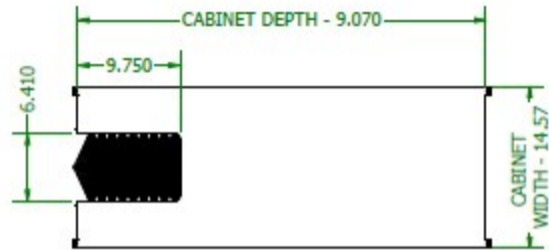

SOLID BOTTOM
SCALE 3/32

REMOVE CAPPLUGS
FOR EASY BOTTOM
PANEL REMOVAL

BOTTOM w/ BRUSH FRAME
SCALE 3/32