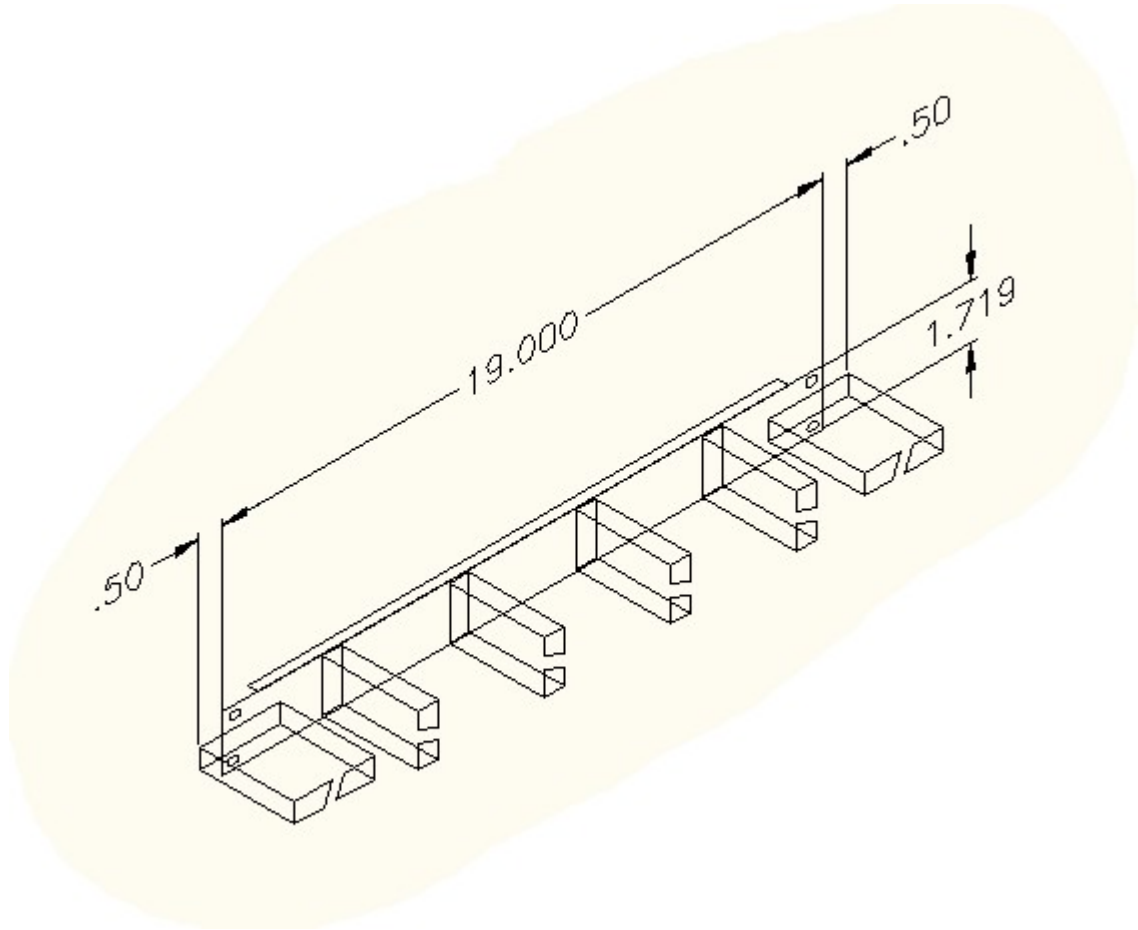

- Rack Mount Cable Management Panel
- Six cable management rings
- 2 End rings 3" x 3"
- 4 Middle rings 2.5" x 3"
- Material:  
16 GA CRS
- Finish:  
Black Powder Coat

PART NUMBER	HEIGHT	RACK UNIT	MTG
9510-1901	1.72	1	19.00"

THIS DRAWING AND ALL INFORMATION CONTAINED HEREIN IS THE PROPERTY OF BELDEN. ANY USE, COPY OR REPRODUCTION OF THIS MATERIAL WITHOUT PRIOR WRITTEN PERMISSION FROM BELDEN IS PROHIBITED.

**9510-1901**  
**1U CABLE MANAGEMENT PANEL**  
**TECHNICAL SPECIFICATION**