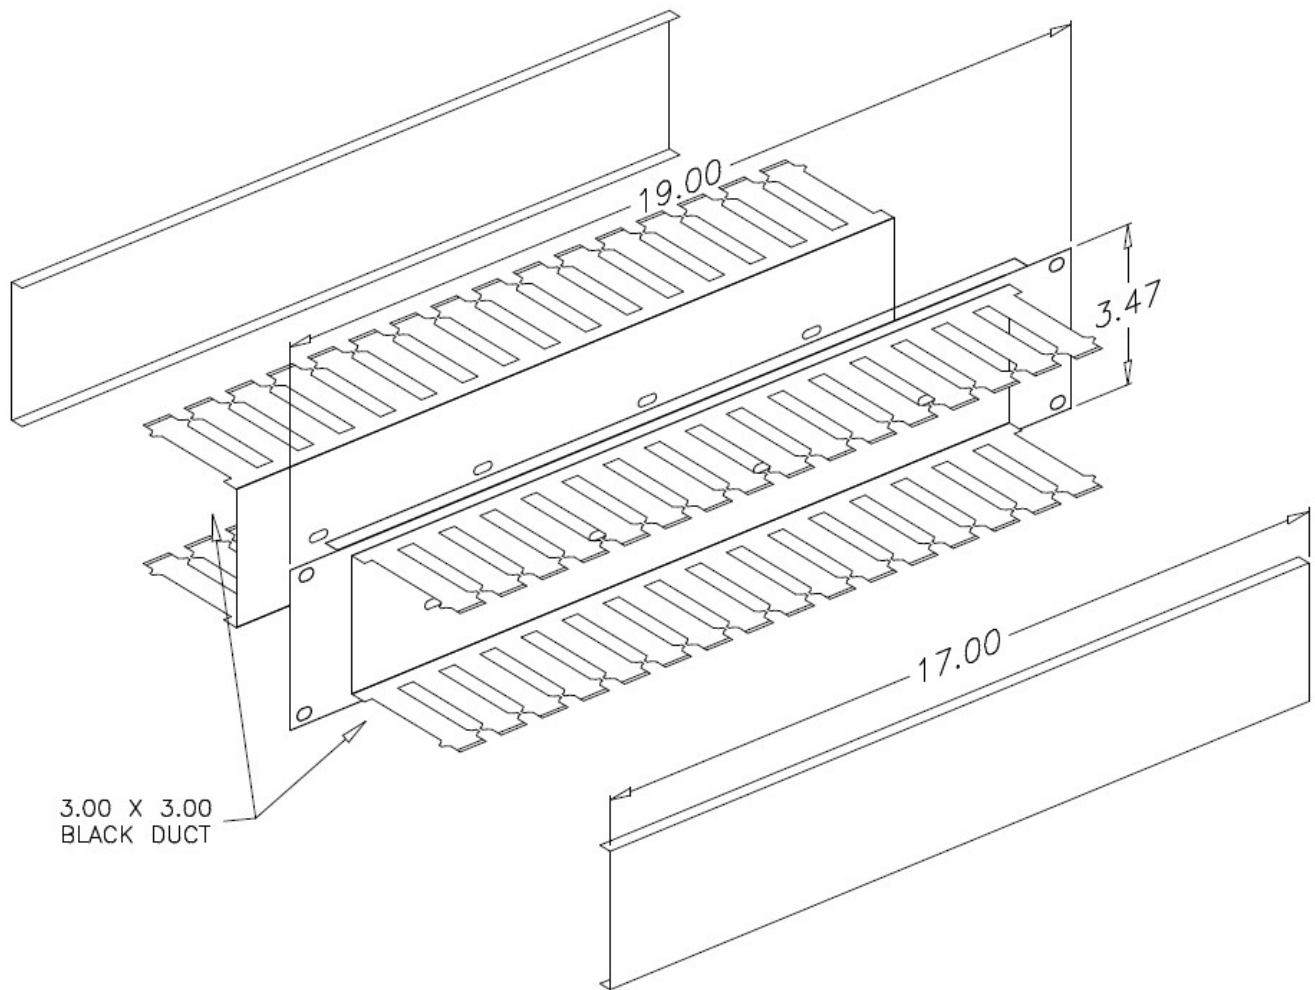

- Rack Mount Cable Management Panel
- Front and rear management
- 3" x 3" Finger duct with cover
- Material:  
18 GA CRS
- Finish:  
Black Powder Coat

PART NUMBER	HEIGHT	RACK UNIT	MTG
9512-1902-FR	3.47	2	19.00"