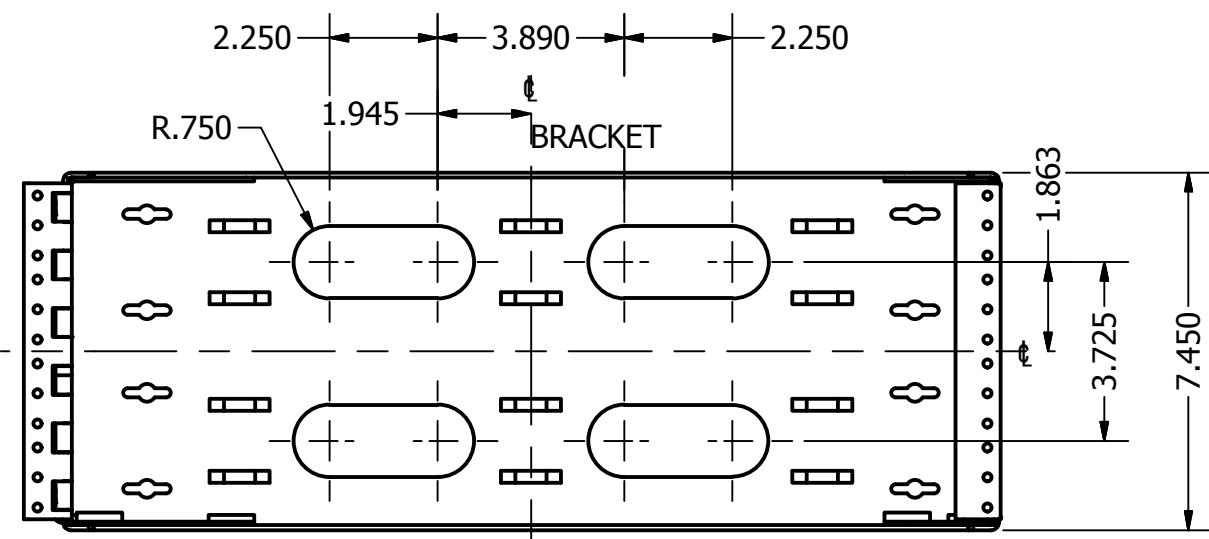

XWB-4U
4RU WALL MOUNT BRACKET

7.450 " DEEP X 19.500" WIDE X 8.000" DEEP
WEIGHT 8.5 LBS
PROVIDE 19" MOUNTING SPACE
LOAD CAPACITY 50LBS

TOP VIEW

SIDE VIEW

FRONT VIEW

BELDEN			
<small>THIS DRAWING AND ALL INFORMATION CONTAINED HEREIN IS THE PROPERTY OF BELDEN. ANY USE, COPY OR REPRODUCTION OF THIS MATERIAL WITHOUT WRITTEN PERMISSION OF BELDEN IS PROHIBITED.</small>			
XWB-4U			
4U WALL MOUNT RACK, 19" MOUNT			
APPROVED BY:		DRAWING AUTHOR: KRB	
APPROVAL DATE:			
UNITS : INCHES	Sheet 1 of 1	B	SUBMITTAL
SCALE:	DATE 11/12/2015		