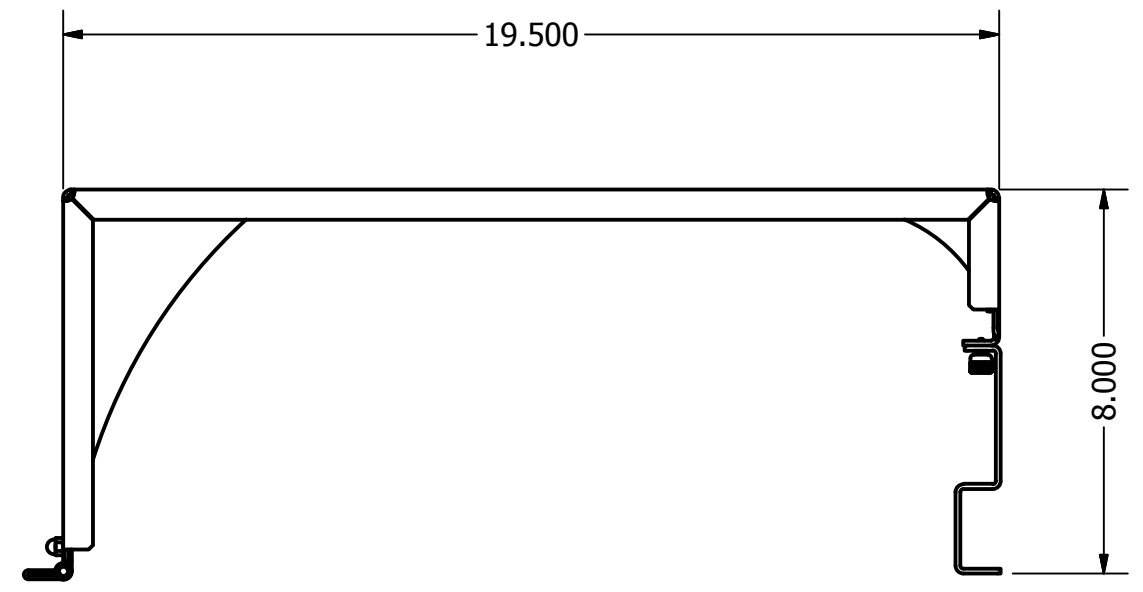

XWB-4U
4RU WALL MOUNT BRACKET

7.450 " DEEP X 19.500" WIDE X 8.000" DEEP
WEIGHT 8.5 LBS
PROVIDE 19" MOUNTING SPACE
LOAD CAPACITY 50LBS

TOP VIEW

SIDE VIEW

FRONT VIEW

BELDEN			
<small>THIS DRAWING AND ALL INFORMATION CONTAINED HEREIN IS THE PROPERTY OF BELDEN. ANY USE, COPY OR REPRODUCTION OF THIS MATERIAL WITHOUT WRITTEN PERMISSION OF BELDEN IS PROHIBITED.</small>			
XWB-4U			
4U WALL MOUNT RACK, 19" MOUNT			
APPROVED BY:		DRAWING AUTHOR: KRB	
APPROVAL DATE:			
UNITS : INCHES	Sheet 1 of 1	B	SUBMITTAL
SCALE:	DATE 11/12/2015		