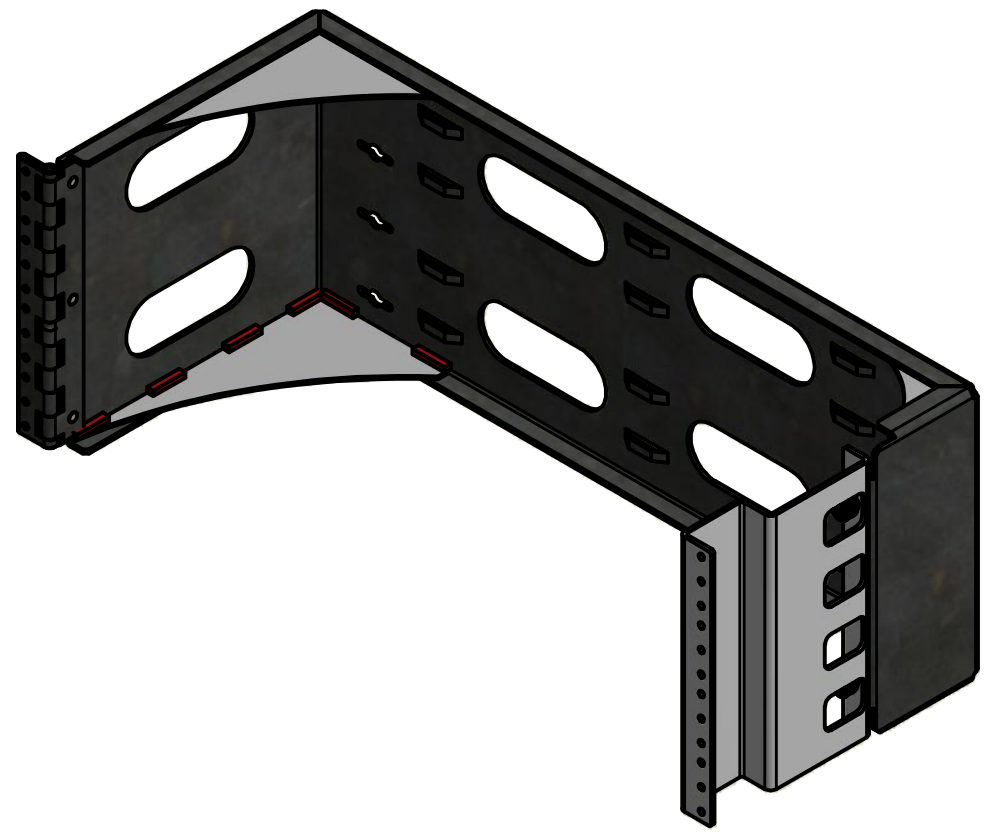

XWB-4U
4RU WALL MOUNT BRACKET

7.450 " DEEP X 19.500" WIDE X 8.000" DEEP
WEIGHT 8.5 LBS
PROVIDE 19" MOUNTING SPACE
LOAD CAPACITY 50LBS

TOP VIEW

SIDE VIEW

FRONT VIEW

BELDEN			
<small>THIS DRAWING AND ALL INFORMATION CONTAINED HEREIN IS THE PROPERTY OF BELDEN. ANY USE, COPY OR REPRODUCTION OF THIS MATERIAL WITHOUT WRITTEN PERMISSION OF BELDEN IS PROHIBITED.</small>			
XWB-4U			
4U WALL MOUNT RACK, 19" MOUNT			
APPROVED BY:		DRAWING AUTHOR: KRB	
APPROVAL DATE:			
UNITS : INCHES	Sheet 1 of 1	B	SUBMITTAL
SCALE:	DATE 11/12/2015		